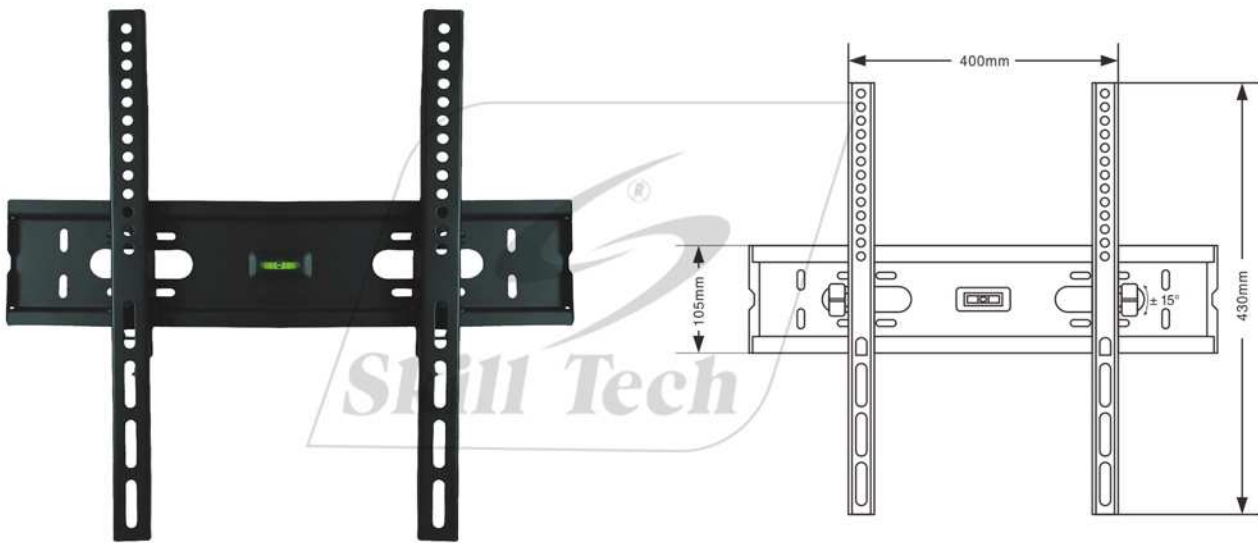

SH 43T

Tilt TV Wall Mount

For most 23" - 60" LED, LCD Flat Panel TVs

Screen Size
23" - 60"

VESA
400x400

Profile
68mm

Weight Capacity
45kg

Tilt Range
+15° ~ -15°

Bubble Level

Easily adjust your TV
without tools

Integrated Bubble Level
Assures easy installation alignment

Simple Construction
Ensures a quick and easy installation